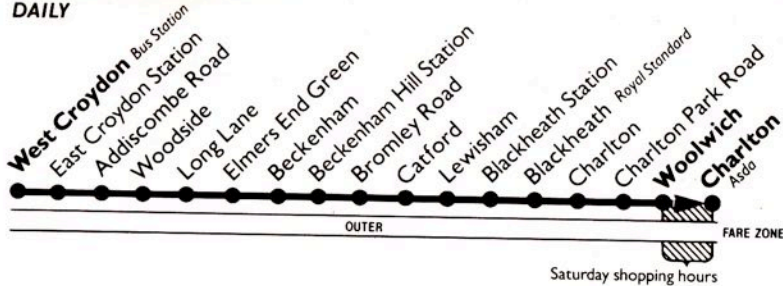

Please have your fare ready to PAY THE DRIVER

Mondays to Fridays

Table of bus departure times for West Croydon to Charlton Asda, Monday to Friday. Includes stops like East Croydon Station, Shirley Park, Beckenham Junction, and Charlton Asda.

Additional buses, Mondays to Fridays: West Croydon Bus Station to Elmers End Green at 0733 and 0814.

Saturdays

Table of bus departure times for West Croydon to Charlton Asda, Saturdays. Includes stops like East Croydon Station, Shirley Park, Beckenham Junction, and Charlton Asda.

a - Time at Woolwich Thomas Street.

b - Time at Lewisham Bus Station.

Please have your fare ready to PAY THE DRIVER

Mondays to Fridays

Table of bus departure times for Charlton Asda to West Croydon, Monday to Friday. Includes stops like Woolwich Calderwood Street, Charlton Village, Blackheath Royal Standard, and West Croydon Bus Station.

Additional buses, Mondays to Fridays: Elmers End Green to West Croydon Bus Station at 1641 and 1708.

Saturdays

Table of bus departure times for Charlton Asda to West Croydon, Saturdays. Includes stops like Woolwich Calderwood Street, Charlton Village, Blackheath Royal Standard, and West Croydon Bus Station.