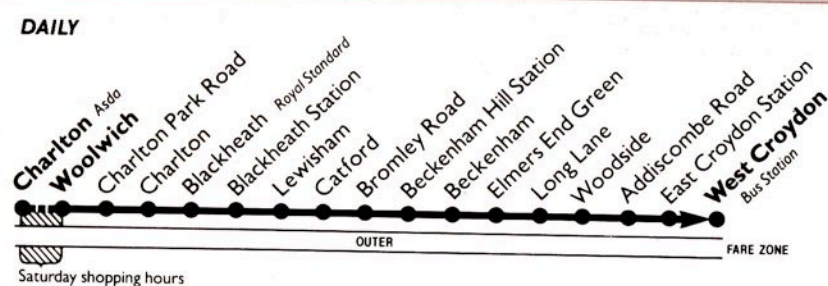

Additional buses, Mondays to Fridays: West Croydon Bus Station to Elmers End Green at 0733 and 0814.

Saturdays

Table of bus departure times for West Croydon to Charlton Asda, Saturdays. Includes stops like East Croydon Station, Shirley Park, Beckenham Junction, and Charlton Asda.

Additional buses, Saturdays Elmers End Green to Catford Garage at 1834 and 2344.

Sundays (and National Public Holidays)

Table of bus departure times for West Croydon to Charlton Asda, Sundays and National Public Holidays. Includes stops like East Croydon Station, Shirley Park, Beckenham Junction, and Charlton Asda.

a - Time at Woolwich Thomas Street.

b - Time at Lewisham Bus Station.

Please have your fare ready to PAY THE DRIVER

Mondays to Fridays

Table of bus departure times for Charlton Asda to West Croydon, Monday to Friday. Includes stops like Woolwich Calderwood Street, Charlton Village, Blackheath Royal Standard, and West Croydon Bus Station.

Additional buses, Mondays to Fridays: Elmers End Green to West Croydon Bus Station at 1641 and 1708.

Saturdays

Table of bus departure times for Charlton Asda to West Croydon, Saturdays. Includes stops like Woolwich Calderwood Street, Charlton Village, Blackheath Royal Standard, and West Croydon Bus Station.