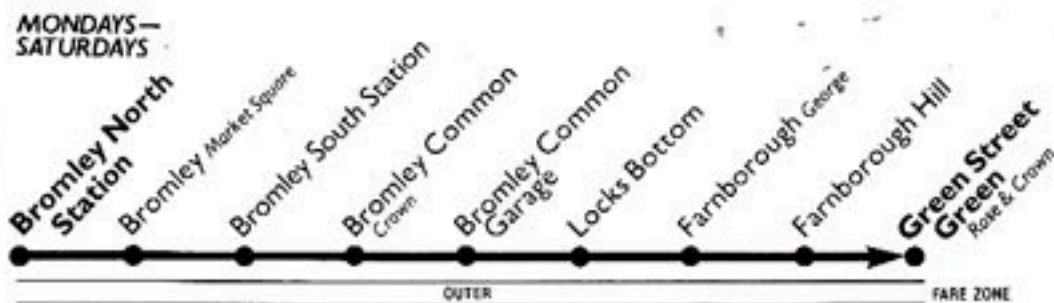

Mondays to Saturdays

	MF	SO																		
Bromley North Station	0730	0735	0835	0935	1035	1135	1235	1335	1435	1535	1635	1730	1835	1935	2035	2135	2235	2335		
Bromley South Station	0734	0739	0840	0940	1040	1140	1240	1340	1440	1540	1640	1738	1840	1939	2039	2139	2239	2339		
Bromley Common Crown	0739	0744	0845	0945	1045	1145	1245	1345	1445	1545	1645	1745	1845	1944	2044	2144	2244	2344		
Locks Bottom/Farnborough Hospital	0745	0750	0851	0951	1051	1151	1251	1351	1451	1551	1651	1751	1851	1949	2049	2149	2249	2349		
Farnborough George	0748	0753	0854	0954	1054	1154	1254	1354	1454	1554	1654	1754	1854	1952	2052	2152	2252	2352		
Green Street Green Queens Head	0753	0758	0858	0958	1058	1158	1258	1358	1458	1558	1658	1758	1858	1956	2056	2156	2256	2356		

MF – Monday-Friday only. SO – Saturday only.

No service on Sundays and National Public Holidays.

16.8.86