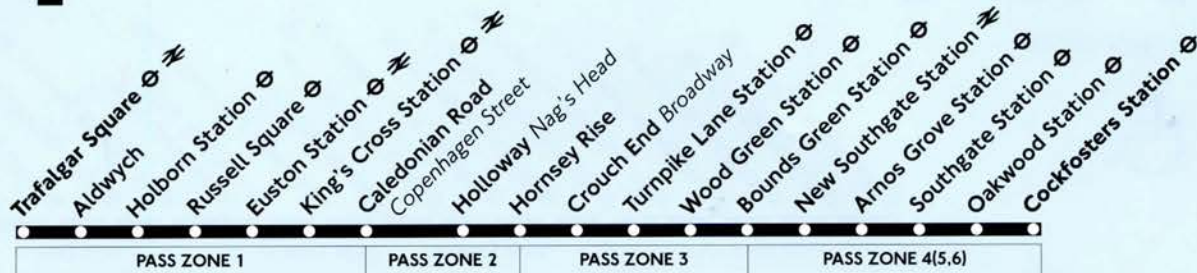

N91

Trafalgar Square - Wood Green - Cockfosters

Every night

Sunday night/Monday morning to Thursday night/Friday morning

Trafalgar Square Northumberland Avenue	0038	08 38	0508	0538
Holborn Station	0048	18 48	0518	0548
Russell Square	0050	20 50	0520	0550
Euston Station	0052	22 52	0522	0552
King's Cross Station	0054	Then 24 54	0524	0554
Holloway Nag's Head	0101	every 31 01	0531	0601
Hornsey Rise Favourite	0104	30 minutes, 34 04	0534	0604
Crouch End Broadway	0106	at these 36 06	until 0536	0606
Turnpike Lane Station	0110	minutes 40 10	0540	0610
Wood Green Station	0112	past the 42 12	0542	0612
Bounds Green Station	0115	hour 45 15	0545	0615
New Southgate Station	0118	48 18	0548	0618
Arnos Grove Station	0120	50 20	0550	0620
Southgate Station	0123	53 23	0553	0623
Oakwood Station	0126	56 26	0556	0626
Cockfosters Station	0130	00 30	0600	0630

1.2.02
T38950

N91

Cockfosters - Wood Green - Trafalgar Square

Every night

Sunday night/Monday morning to Thursday night/Friday morning

	SMO								
Cockfosters Station ⊕	2340	0010	0040	10	40	0410	0440		
Oakwood Station ⊕	2344	0014	0044	14	44	0414	0444		
Southgate Station ⊕	2347	0017	0047	17	47	0417	0447		
Arnos Grove Station ⊕	2350	0020	0050	20	50	0420	0450		
New Southgate Station ⊕≠	2352	0022	0052	Then	22	52	0422	0452	
Bounds Green Station ⊕	2356	0026	0056	every	26	56	0426	0456	
Wood Green Station ⊕	2358	0028	0058	30 minutes,	28	58	0428	0458	
Turnpike Lane Station ⊕	2400	0030	0100	at these	30	00	until	0430	0500
Crouch End Broadway	0004	0034	0104	minutes	34	04		0434	0504
Hornsey Rise Favourite	0006	0036	0106	past the	36	06		0436	0506
Holloway Tollington Road	0011	0041	0111	hour	41	11		0441	0511
King's Cross Station ⊕≠	0017	0047	0117		47	17		0447	0517
Euston Station ⊕≠	0020	0050	0120		50	20		0450	0520
Russell Square ⊕	0022	0052	0122		52	22		0452	0522
Holborn Station ⊕	0024	0054	0124		54	24		0454	0524
Trafalgar Square Whitehall ⊕≠	0031	0101	0131		01	31		0501	0531